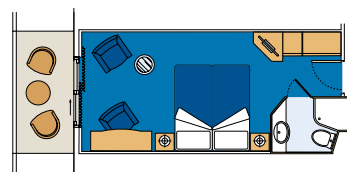

■ Suites with balcony:

Suites (25 sq. m.) have a queen-size bed that can be converted into two single beds (upon request), air conditioning, spacious wardrobe, bathroom with bathtub, television, radio stations (available on television channel), telephone, internet connection (at a fee), minibar and safe.

Category 12: MSC Musica, MSC Orchestra, MSC Poesia.
All suites on MSC Magnifica are equipped with MSC Yacht Club services.

■ Outside cabins with balcony:

Cabins (17.8 sq. m.) have a queen-size bed that can be converted into two single beds (upon request) excluding cabins for disabled, air conditioning, bath with shower, television, radio stations (available on television channel), telephone, internet connection (at a fee), minibar and safe.

From category 6 to 11.

■ Inside cabins:

Cabins (14 sq. m.) have a queen-size bed that can be converted into two single beds (upon request, excluding cabins for disabled), air conditioning, bath with shower, television, radio stations (available on television channel), telephone, internet connection (at a fee), minibar and safe. From category 1 to 3.