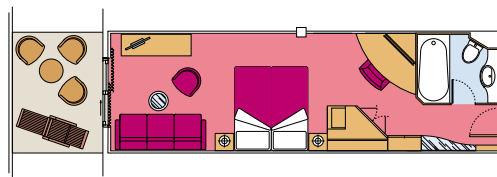

Sports

Shuffleboard, deck quoits, minigolf, tennis, golf practice**, jogging track, gymnasium, aerobics

** on board of MSC Musica

SPA & relax

Solarium, beauty salon, 2 saunas, 2 turkish baths, hydrotherapy, aromatherapy, chromotherapy, yoga

■ Suites with balcony:

Suites (25 sq. m.) have a queen-size bed that can be converted into two single beds (upon request), air conditioning, spacious wardrobe, bathroom with bathtub, television, radio stations (available on television channel), telephone, internet connection (at a fee), minibar and safe.

Category 12: MSC Musica, MSC Orchestra, MSC Poesia.
All suites on MSC Magnifica are equipped with MSC Yacht Club services.

■ Outside cabins with balcony:

Cabins (17.8 sq. m.) have a queen-size bed that can be converted into two single beds (upon request) excluding cabins for disabled, air conditioning, bath with shower, television, radio stations (available on television channel), telephone, internet connection (at a fee), minibar and safe.

From category 6 to 11.

■ Inside cabins:

Cabins (14 sq. m.) have a queen-size bed that can be converted into two single beds (upon request, excluding cabins for disabled), air conditioning, bath with shower, television, radio stations (available on television channel), telephone, internet connection (at a fee), minibar and safe. From category 1 to 3.