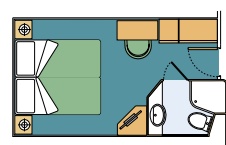

■ Suites with balcony:

Suites (25 sq. m.) have a queen-size bed that can be converted into two single beds (upon request), air conditioning, spacious wardrobe, bathroom with bathtub, television, radio stations (available on television channel), telephone, internet connection (at a fee), minibar and safe.

Category 12: MSC Musica, MSC Orchestra, MSC Poesia.
All suites on MSC Magnifica are equipped with MSC Yacht Club services.

■ Outside cabins with balcony:

Cabins (17.8 sq. m.) have a queen-size bed that can be converted into two single beds (upon request) excluding cabins for disabled, air conditioning, bath with shower, television, radio stations (available on television channel), telephone, internet connection (at a fee), minibar and safe.

From category 6 to 11.

■ Inside cabins:

Cabins (14 sq. m.) have a queen-size bed that can be converted into two single beds (upon request, excluding cabins for disabled), air conditioning, bath with shower, television, radio stations (available on television channel), telephone, internet connection (at a fee), minibar and safe. From category 1 to 3.