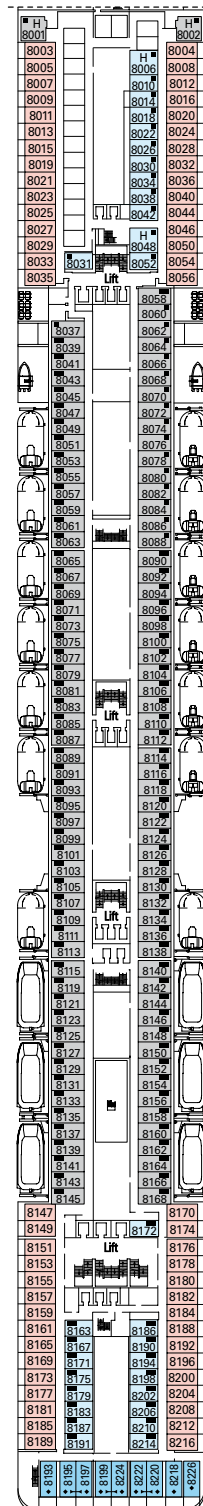

DECK 8
CAMOGLI