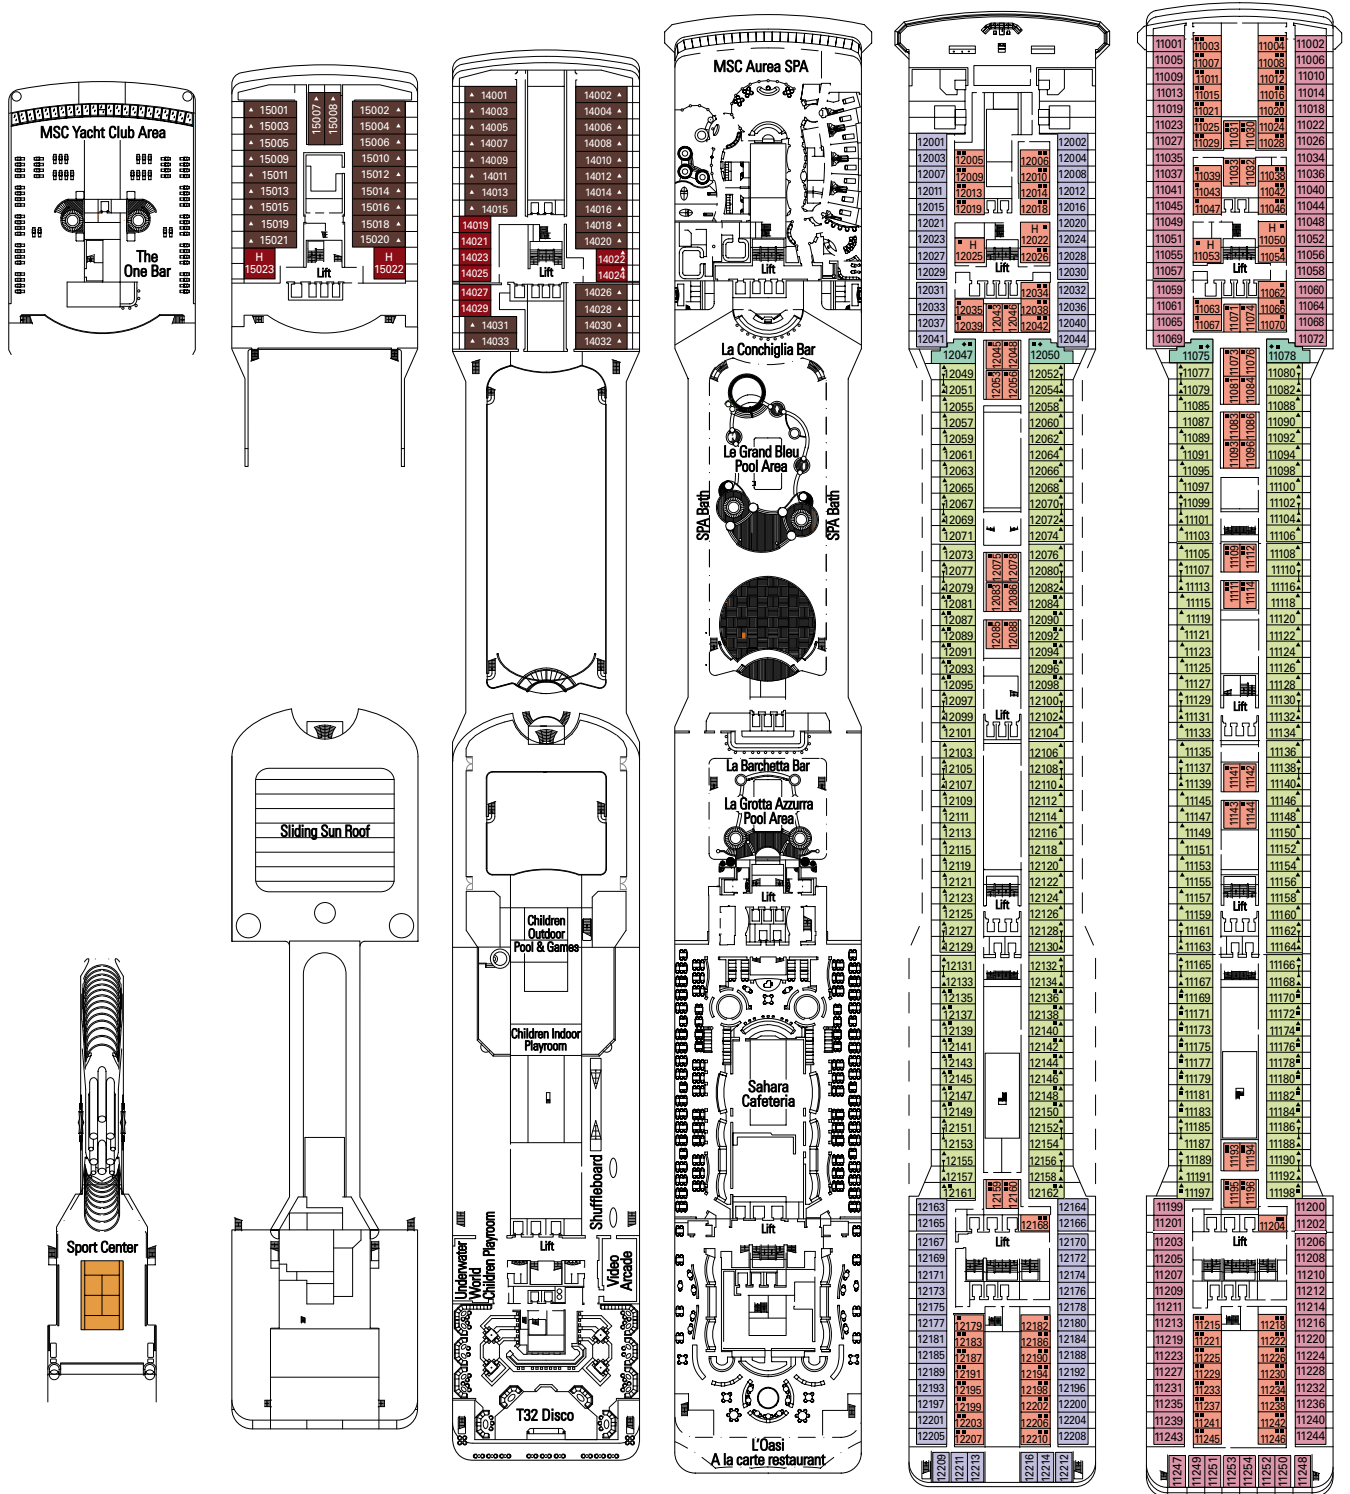

DECK 16
SPORT

DECK 15
CAPRI

DECK 14
POSITANO

DECK 13
PORTO CERVO

DECK 12
PORTO VENERE

DECK 11
ISCHIA