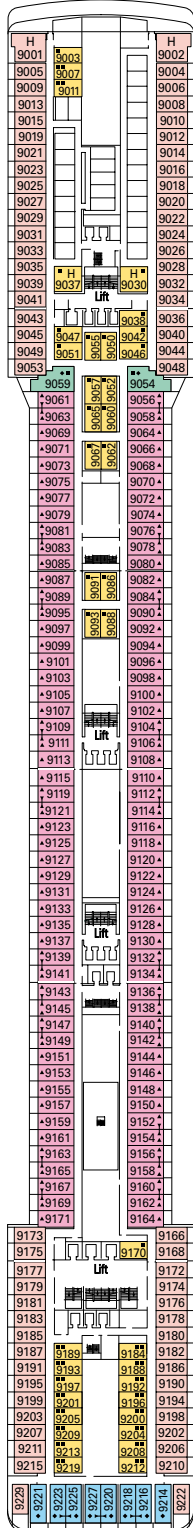

DECK 9
PANAREA