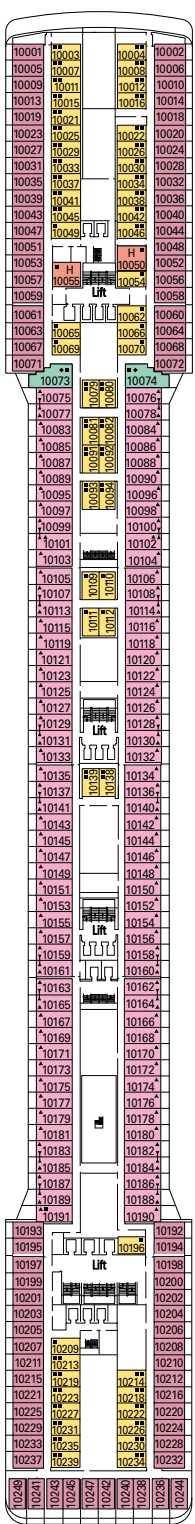

1259 Cabins - 3013 Guests

DECK 16  
SPORT

DECK 15  
CAPRI

DECK 14  
POSITANO

DECK 13  
PORTO CERVO

DECK 12  
PORTO VENERE

DECK 11  
ISCHIA

ACCOMMODATION

1	Inside 2 lower beds	8	Outside 2 lower beds & balcony
2	Inside 2 lower beds	9	Outside 2 lower beds & balcony
3	Inside 2 lower beds	10	Outside 2 lower beds & balcony
4	Outside 2 lower beds	11	Outside 2 lower beds & balcony
5*	Outside 2 lower beds	12	Family-size suite with balcony
6	Outside 2 lower beds & balcony	YC1	De Luxe Suite
7	Outside 2 lower beds & balcony	YC2	Executive Suite

- 3rd bed available in Cat 1-2-3-4-5-9-10-11-12
- 4th bed available in Cat. 1-2-3-4-5-9-11-12
- 5th bed available in Cat. 12
- All cabins have two single beds convertible to a double bed except in cabins for people with disabilities (H)
- \* Certain cabins have restricted views

CABIN TYPES

- ▲ Sofa bed
- 3rd beds are bunks
- 3rd & 4th beds are bunks
- ◆ Double sofa bed
- ▲ Connecting cabins
- H Cabins for people with disabilities

The above information may change at the time of booking